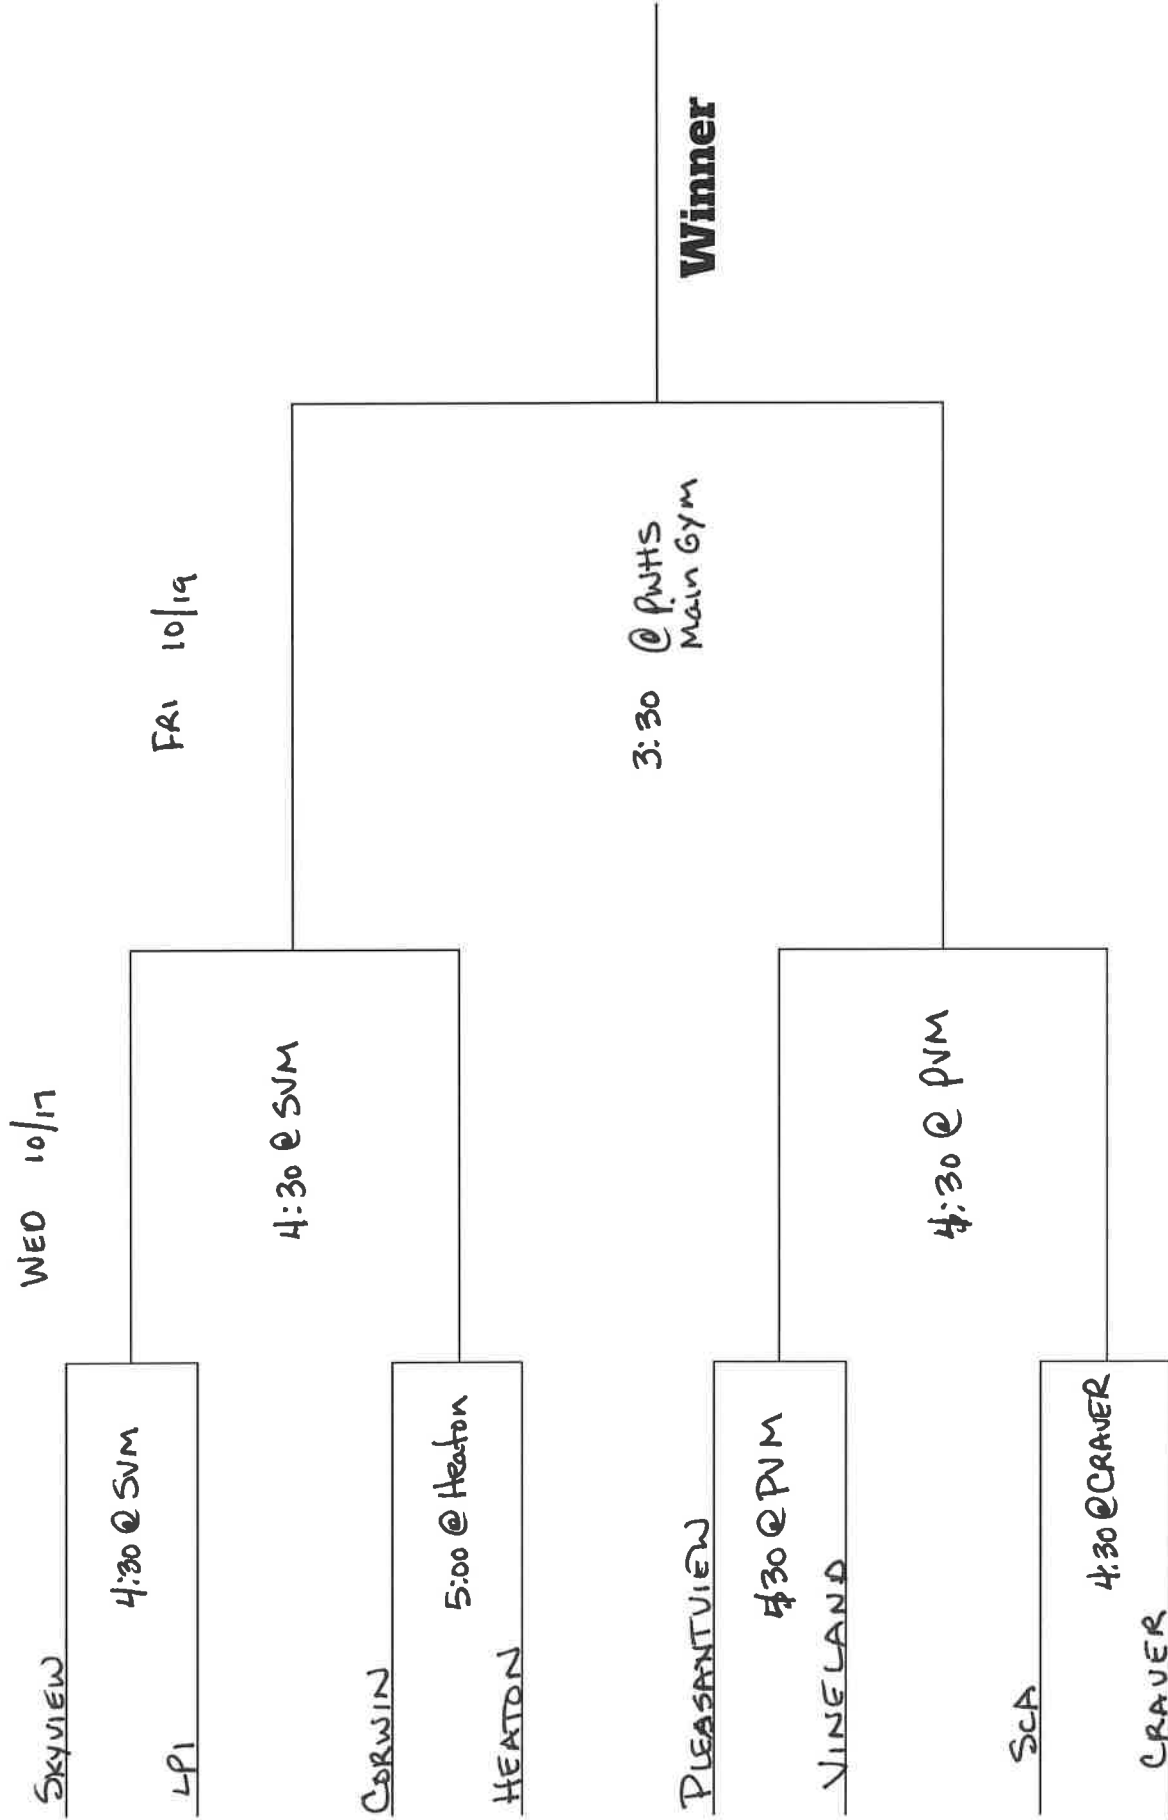

Monday 10/15

Varsity B